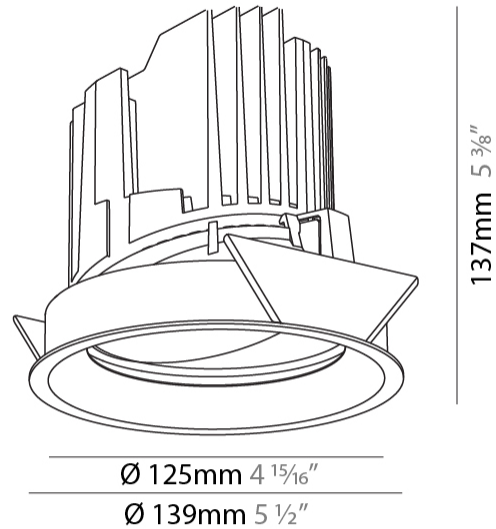

PHYSICAL

Shape: Round
Diameter (mm): 139
Diameter (in): 5 1/2
Height (mm): 137
Height (in): 5 3/8
Ceiling Thickness (mm): 10 / 12.5 / 15
Ceiling Thickness (in): 3/8 or 1/2 or 9/16
Min. Recessing Depth (mm): 150
Min. Recessing Depth (in): 5 7/8
Light Distribution: Adjustable / Downlight
Weight (kg): 0.805
Weight (lbs): 1.77
Fixture Finish: SSR / BKV / CWI / CRY / HAB / UFT / ITA / RUA / FTG / MYG / LOD / PUS / FRO / FUP / KIA / POP / BLS / SPG / MEY / GOH / GUM / CHC / COM / ABZ / JAG / OBR / MOS / ROR
Fixture Material: Aluminum Die Cast
Cut-out Measurements: 130mm / 5 1/8"

ELECTRICAL

Lamp Type: LED (Zhaga Standard)
Input Wattage (W): 13.2 / 16.5
Total Output Wattage (W): 12 / 14
Dimming: Tri-Mode (Non-Dimming and Phase Dimming (120Vac only) and 0-10V Dimming)
Driver Included: No
Driver Location: Recessed Housing
Driver Type: Constant Current - Universal
Driver Class: Class 2
Housing: See components
Input Voltage (V): 120 - 277
Constant Current (MA): 350

LED

Number of LEDs: 1
Color Temperature (°K): 2700 / 3000 / 3500 / 4000
Max. Delivered Lumen (lm): 870 / 970 / 1039 / 1060
Nominal Lumen (lm): 960 / 1070 / 1156 / 1180
CRI: >90 CRI
Efficiency (%): 0.905
Lamp Life (hrs): 50000

OPTICAL

Reflector°: 10
Optic°: Lens Pack - No Lens
Adjustability: Rotational 355°; Tilt 30°

RATINGS AND CERTIFICATIONS

Certified By: CSA Certified to UL and CSA Standards
IP rating: IP20